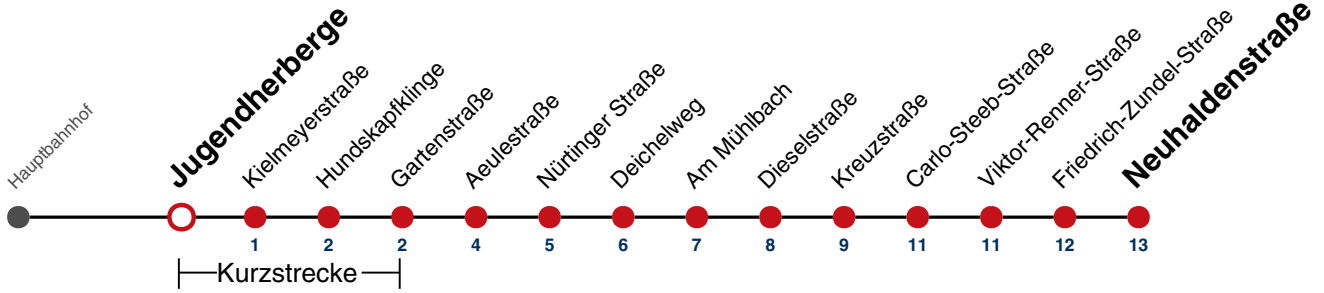

A18 nicht 24.12.

A26 nicht 24. und 31.12.

Fahrplanauskünfte rund um die Uhr:
naldo-App & landesweite Fahrplanauskunft
(0800 29 82 743, kostenlos)

22

Jugendherberge → Neuhaldenstraße

Gültig ab 10.12.2023

| | Montag - Freitag | Samstag | Sonn-/Feiertag |
|----|------------------|---------|-------------------------------------|
| 05 | 40 | | |
| 06 | 00 30 | 00 30 | 00 30 |
| 07 | 00 30 | 00 30 | 00 30 |
| 08 | 00 30 | 00 30 | 00 30 |
| 09 | 00 30 | 00 30 | 00 30 |
| 10 | 00 30 | 00 30 | 00 30 |
| 11 | 00 30 | 00 30 | 00 30 |
| 12 | 00 30 | 00 30 | 00 30 |
| 13 | 00 30 | 00 30 | 00 30 |
| 14 | 00 30 | 00 30 | 00 30 |
| 15 | 00 30 | 00 30 | 00 30 |
| 16 | 00 30 | 00 30 | 00 30 |
| 17 | 00 30 | 00 30 | 00 30 |
| 18 | 00 30 | 00 30 | 00 30 ^{A18} |
| 19 | 00 30 | 00 30 | 00 ^{A18} 30 ^{A18} |
| 20 | 00 30 | 00 30 | 00 ^{A18} 30 ^{A18} |
| 21 | 00 30 | 00 30 | 00 ^{A18} 30 ^{A26} |
| 22 | 00 30 | 00 30 | 00 ^{A26} 30 ^{A26} |
| 23 | 00 30 | 00 30 | 00 ^{A26} 30 ^{A26} |
| 00 | | | |
| 01 | | | |